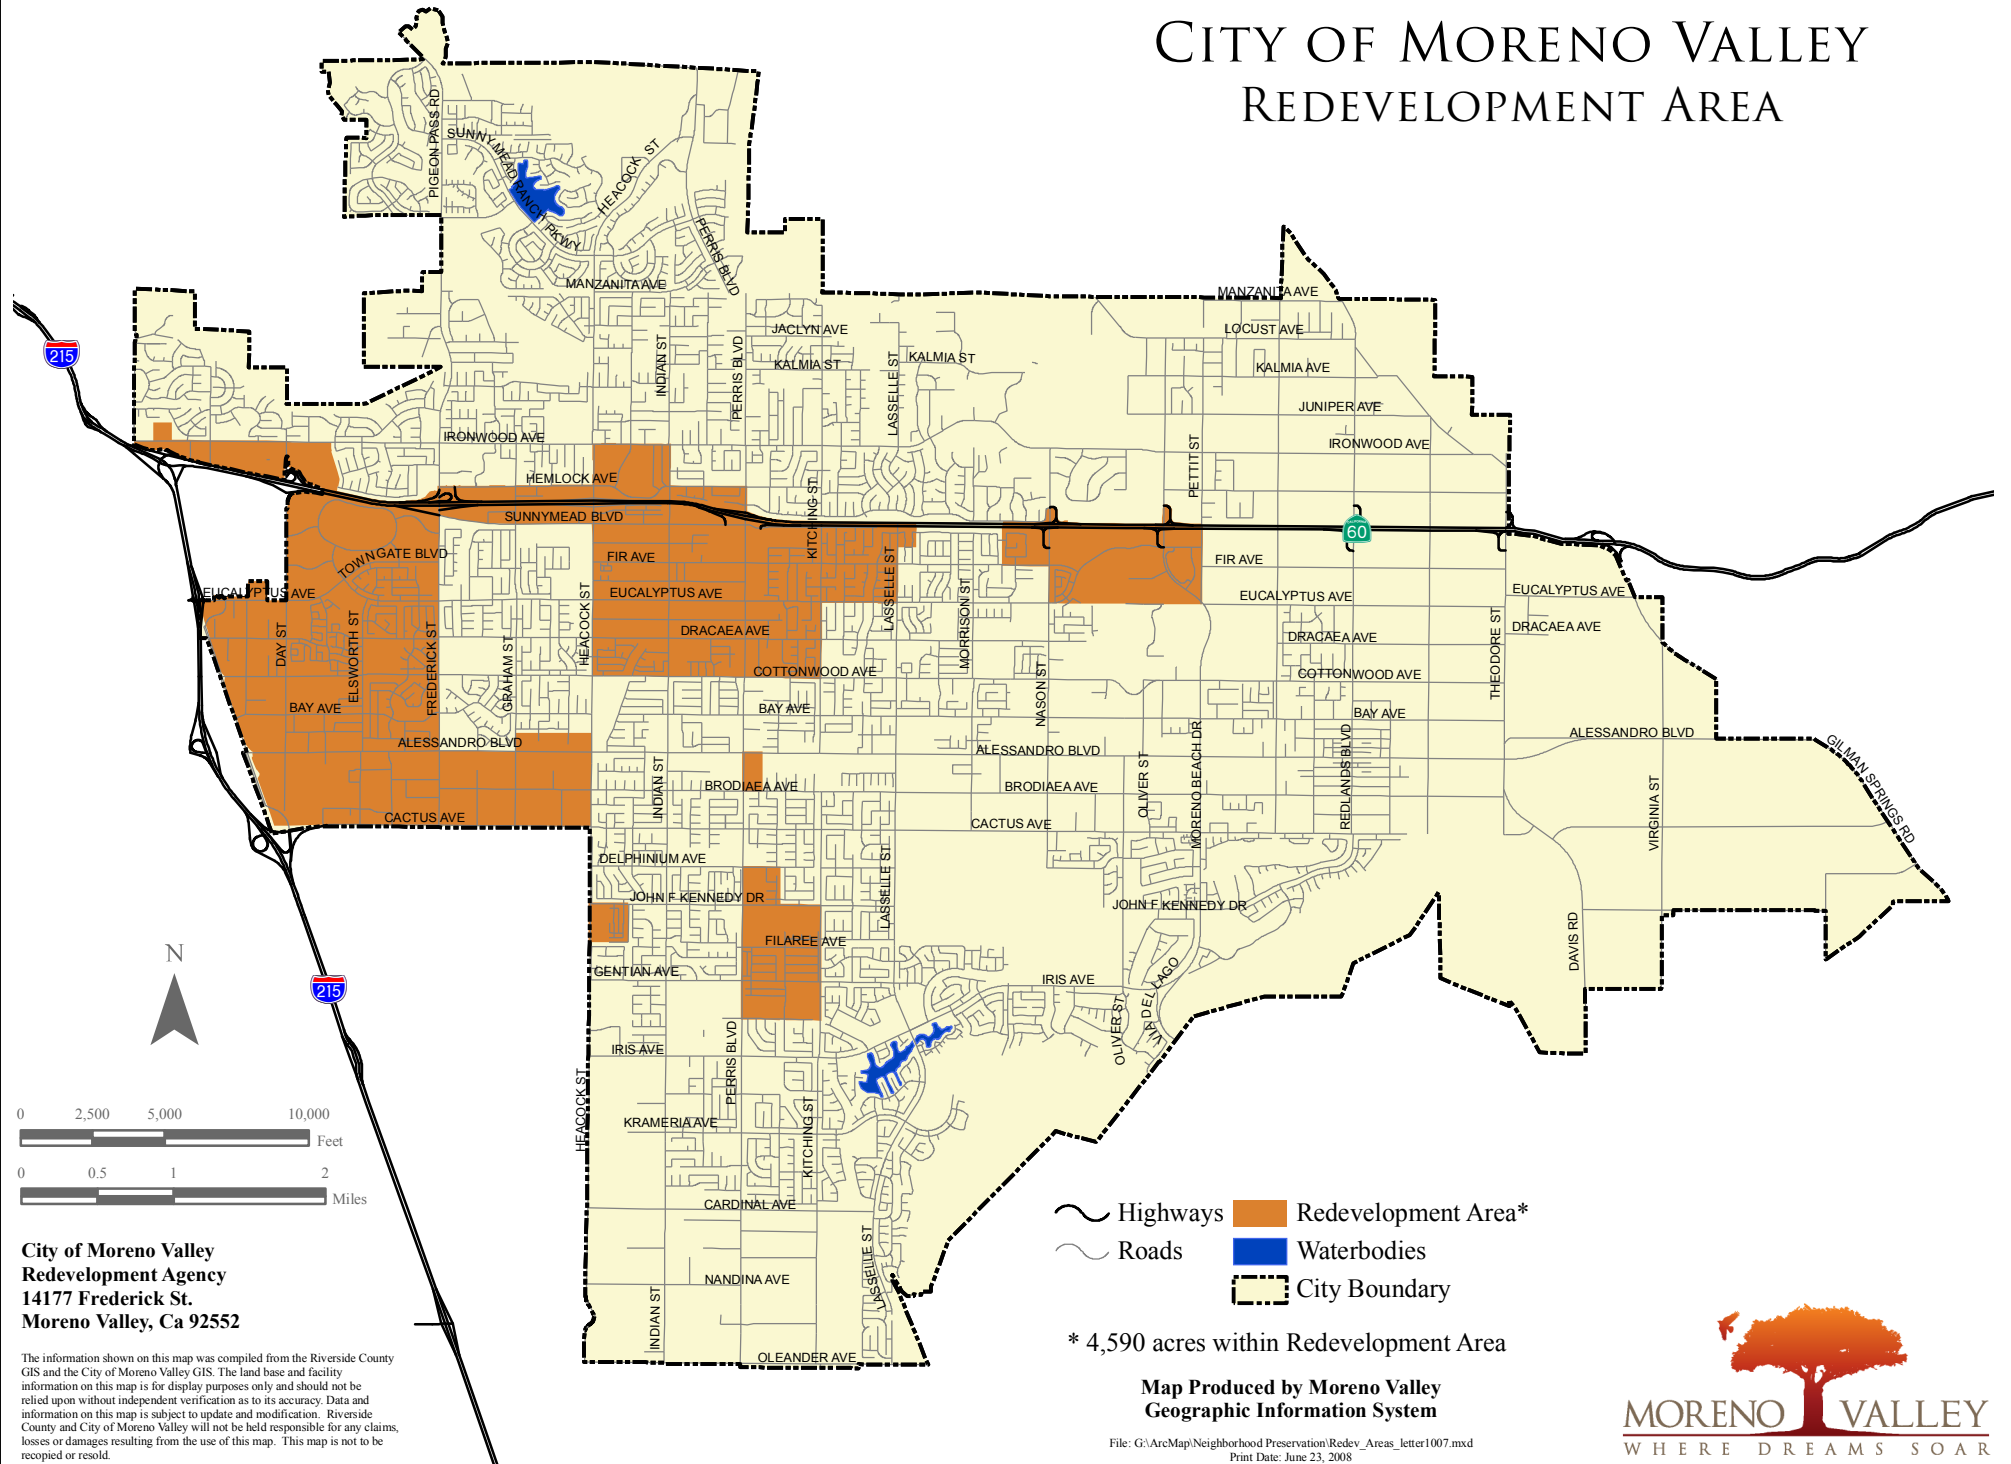

CITY OF MORENO VALLEY REDEVELOPMENT AREA

**City of Moreno Valley
Redevelopment Agency
14177 Frederick St.
Moreno Valley, Ca 92552**

- Highways
- Roads
- Redevelopment Area*
- Waterbodies
- City Boundary

* 4,590 acres within Redevelopment Area

**Map Produced by Moreno Valley
Geographic Information System**

File: G:\ArcMap\Neighborhood Preservation\Redev_Areas_letter1007.mxd
Print Date: June 23, 2008